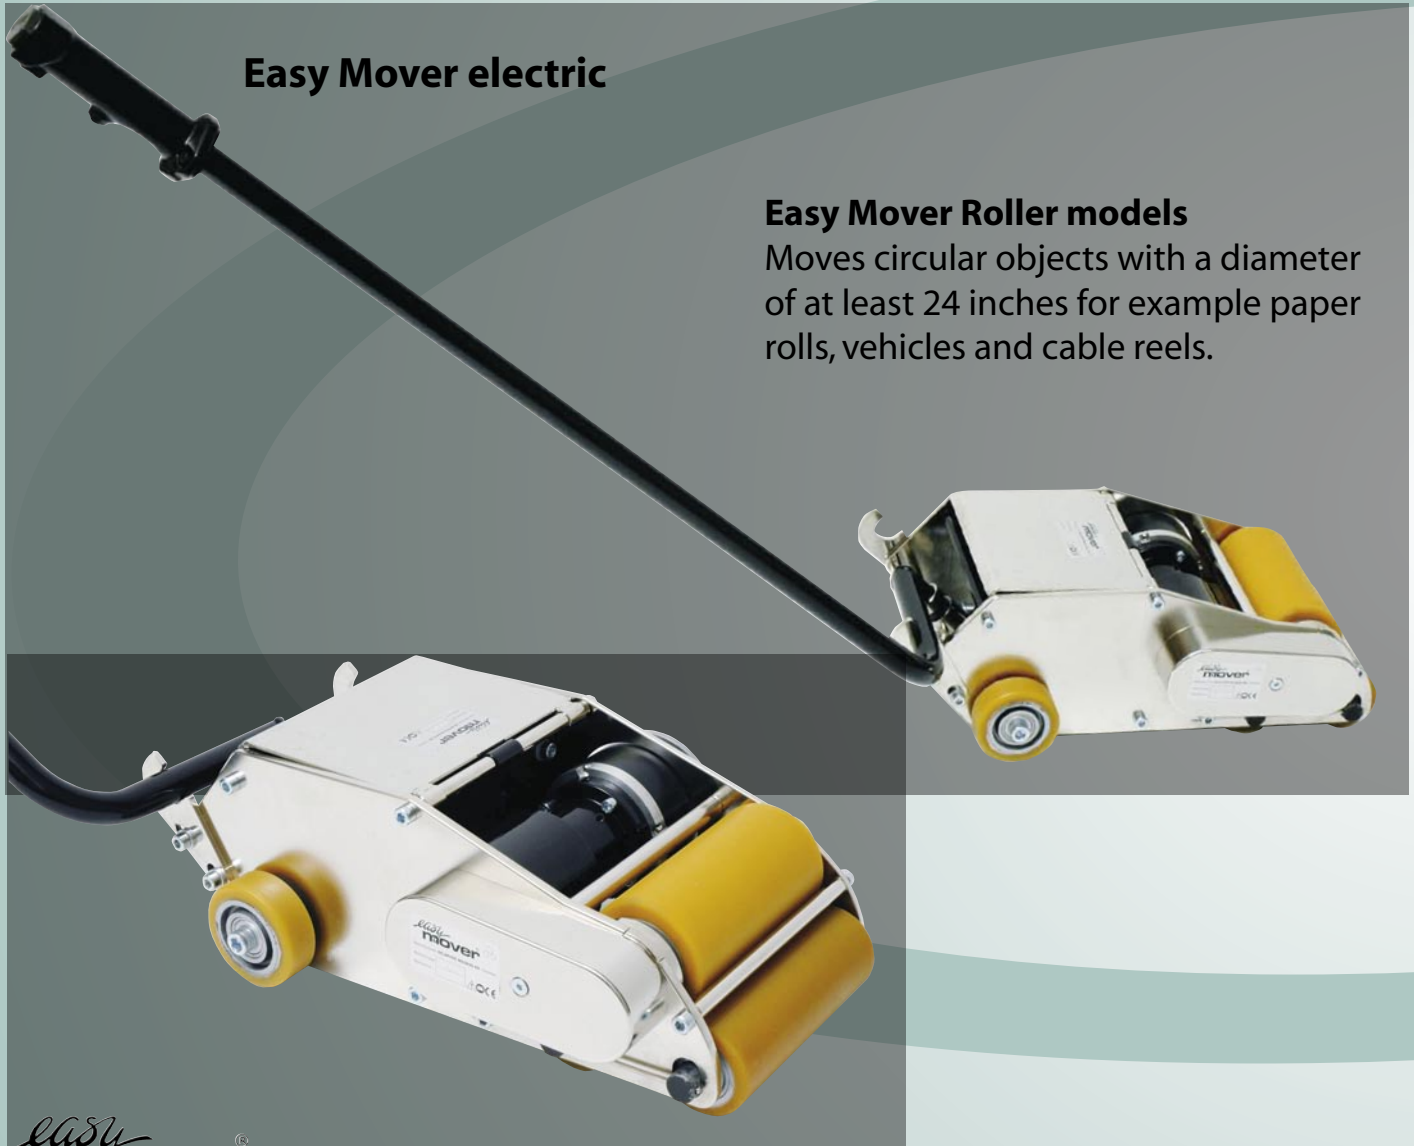

easy mover[®]

The Original

New battery powered compact heavy duty load rollers & pushers for tether free – hassle free operation improving versatility and mobility.

Easy Mover electric

Easy Mover Roller models

Moves circular objects with a diameter of at least 24 inches for example paper rolls, vehicles and cable reels.

easy mover[®] Electric rollers

Model	Weight	Force applied	Maximum speed
E 1500	73 lbs	3300 lbs	39 ft/min
E 800	73 lbs	1760 lbs	68 ft/min

Electromotor: DC 24 Volt
Battery: Lead-acid battery
Battery charger: 110 Volt 24V, 10A

easy mover[®]

The Original

Easy Mover Electric powerful, compact, lightweight, rugged. "One person operation" moving large, heavy, massive loads with ease and safety.

Easy Mover electric

Easy Mover Pusher model

Pushers are ideal for moving machines, truck and bus chassis or any type of fixtures on wheels or casters.

easy mover[®] Electric pushers

Model	Weight	Force applied	Maximum speed
AE 1400	84 lbs	3100 lbs	45 ft/min
AE 700	84 lbs	1540 lbs	75 ft/min
ARE 1400*	84 lbs	3100 lbs	45 ft/min
ARE 700*	84 lbs	1540 lbs	75 ft/min