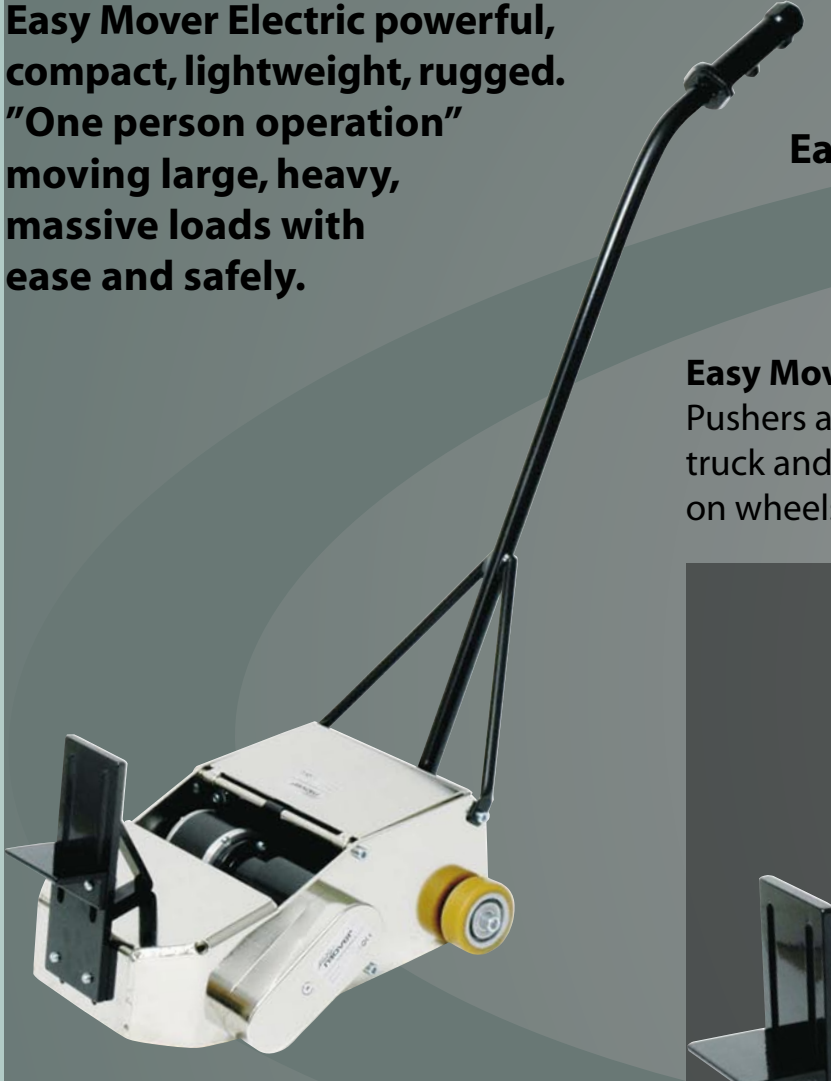

easy mover[®]

The Original

New battery powered compact heavy duty load rollers & pushers for tether free – hassle free operation improving versatility and mobility.

Easy Mover electric

Easy Mover Roller models

Moves circular objects with a diameter of at least 24 inches for example paper rolls, vehicles and cable reels.

easy mover[®] Electric rollers

Model	Weight	Force applied	Maximum speed
E 1500	73 lbs	3300 lbs	39 ft/min
E 800	73 lbs	1760 lbs	68 ft/min

Electromotor: DC 24 Volt
Battery: Lead-acid battery
Battery charger: 110 Volt 24V, 10A

easy mover[®]

The Original

Easy Mover Electric powerful, compact, lightweight, rugged. "One person operation" moving large, heavy, massive loads with ease and safety.

Easy Mover electric

Easy Mover Pusher model

Pushers are ideal for moving machines, truck and bus chassis or any type of fixtures on wheels or casters.

easy mover[®] Electric pushers

Model	Weight	Force applied	Maximum speed
AE 1400	84 lbs	3100 lbs	45 ft/min
AE 700	84 lbs	1540 lbs	75 ft/min
ARE 1400*	84 lbs	3100 lbs	45 ft/min
ARE 700*	84 lbs	1540 lbs	75 ft/min